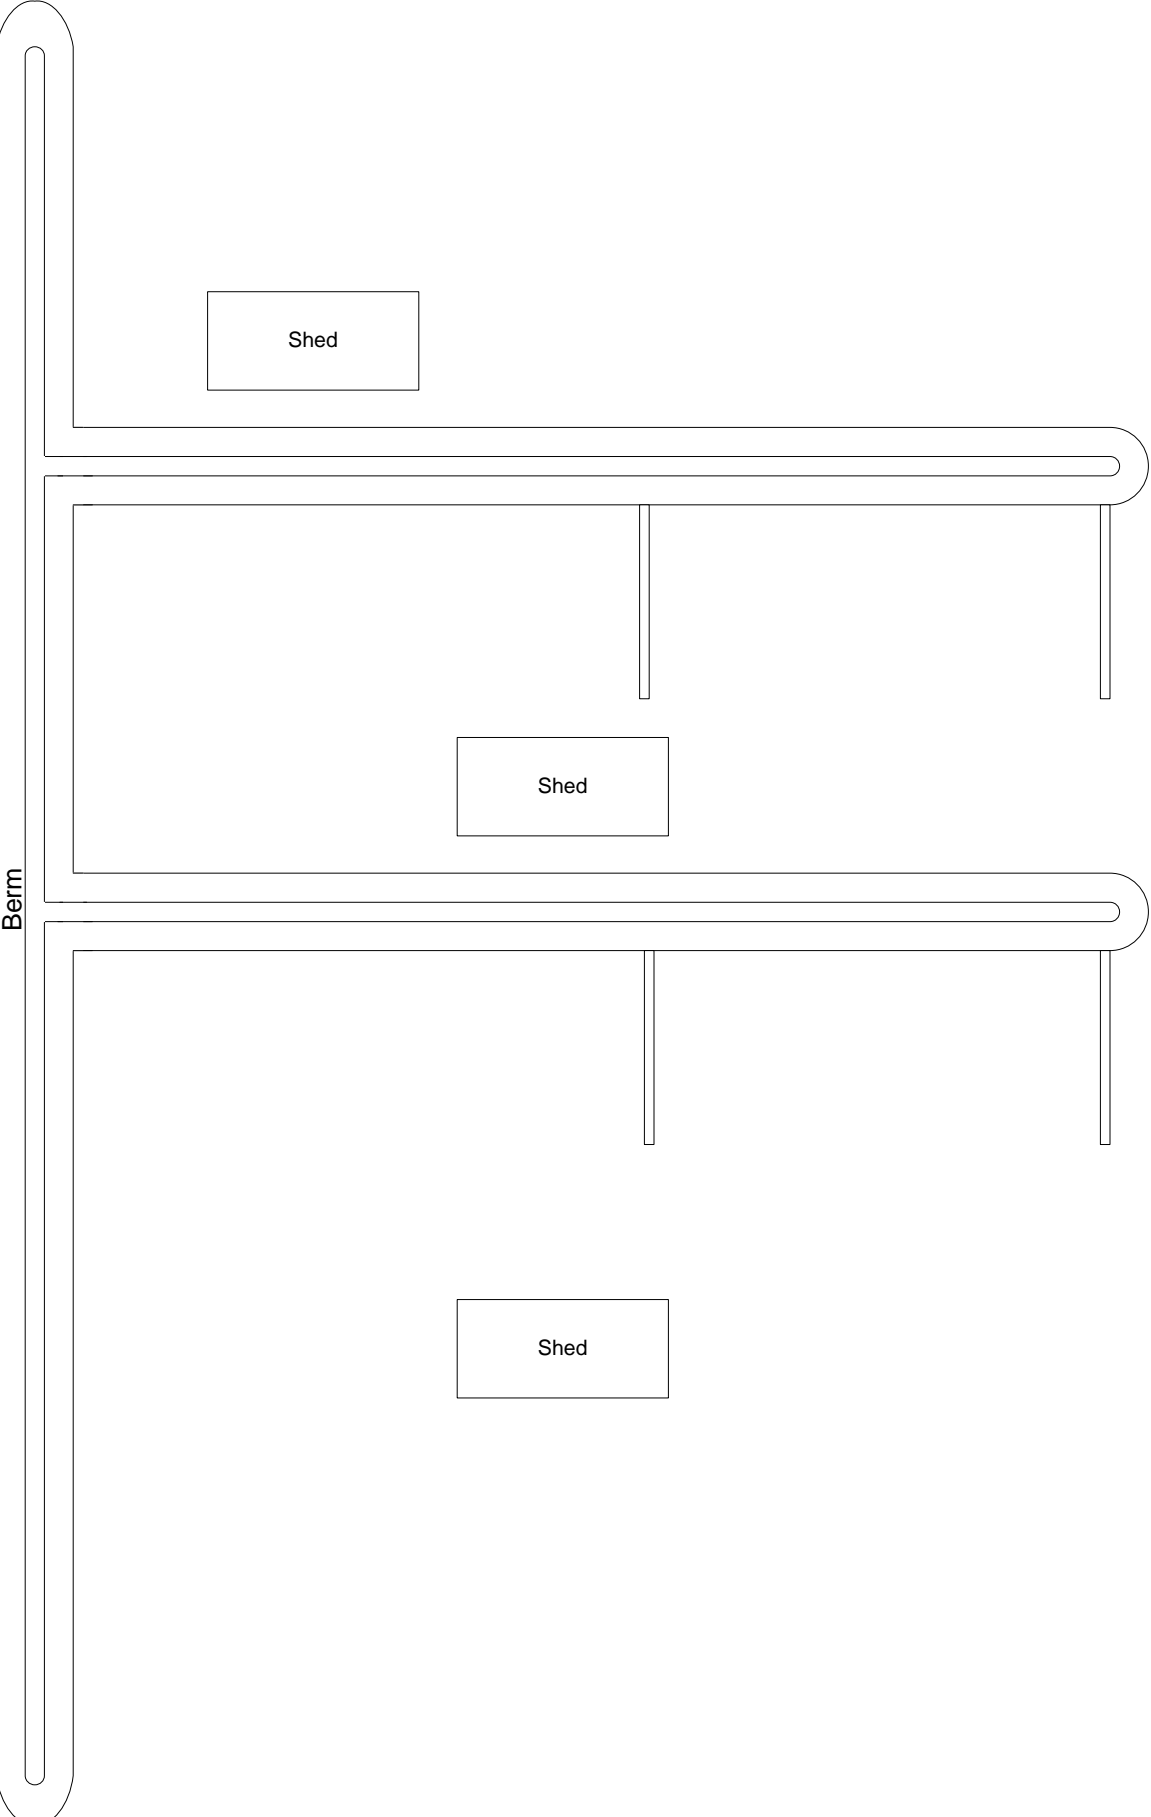

Berm

Storage

○ Flag Pole

Shed

Shed

Shed

Berm

Benton Gun Club

The Action Range

This range was constructed for the Action Shooting Sports and has been divided into individual ranges. Firearms used on this range are not restricted to caliber or gauge so long as they are in full compliance with all Benton Gun Club Range Rules and Bylaws.

Date: 01-01-08

Range 5