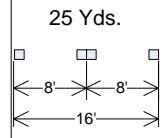

Berm

Gravel Area

Shed

Parking

Benton Gun Club

The General Rifle Range

This range was constructed for general rifle, pistol and shotgun shooting and any legal firearm may be used on this range unless restricted by the Bylaws and/ or Range Rules.