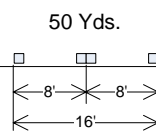

Berm

Gravel Area

Shed

Parking

Benton Gun Club

The General Rifle Range

This range was constructed for general rifle, pistol and shotgun shooting and any legal firearm may be used on this range unless restricted by the Bylaws and/ or Range Rules.