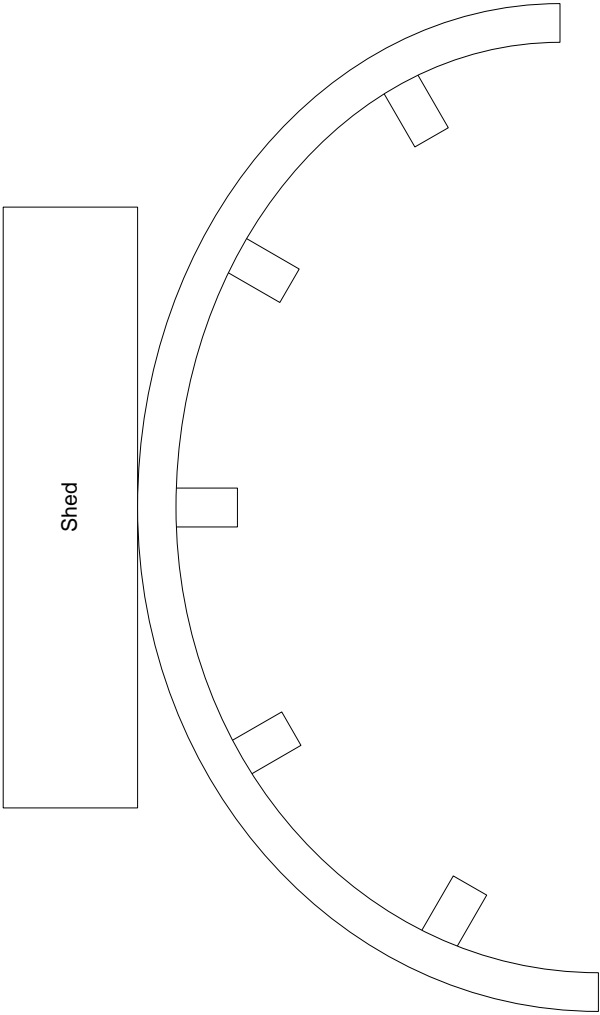

□ □
Target Post
40 yds

□ □
Target Post
25 yds

Berm

Benton Gun Club

The Shotgun Range

This range was constructed for shotgun shooting only. Shot size must be #4 or smaller. Buckshot and slugs may not be used on this range. No pistol or rifles are to be used on this range.

Date: 01-01-08
Range 7